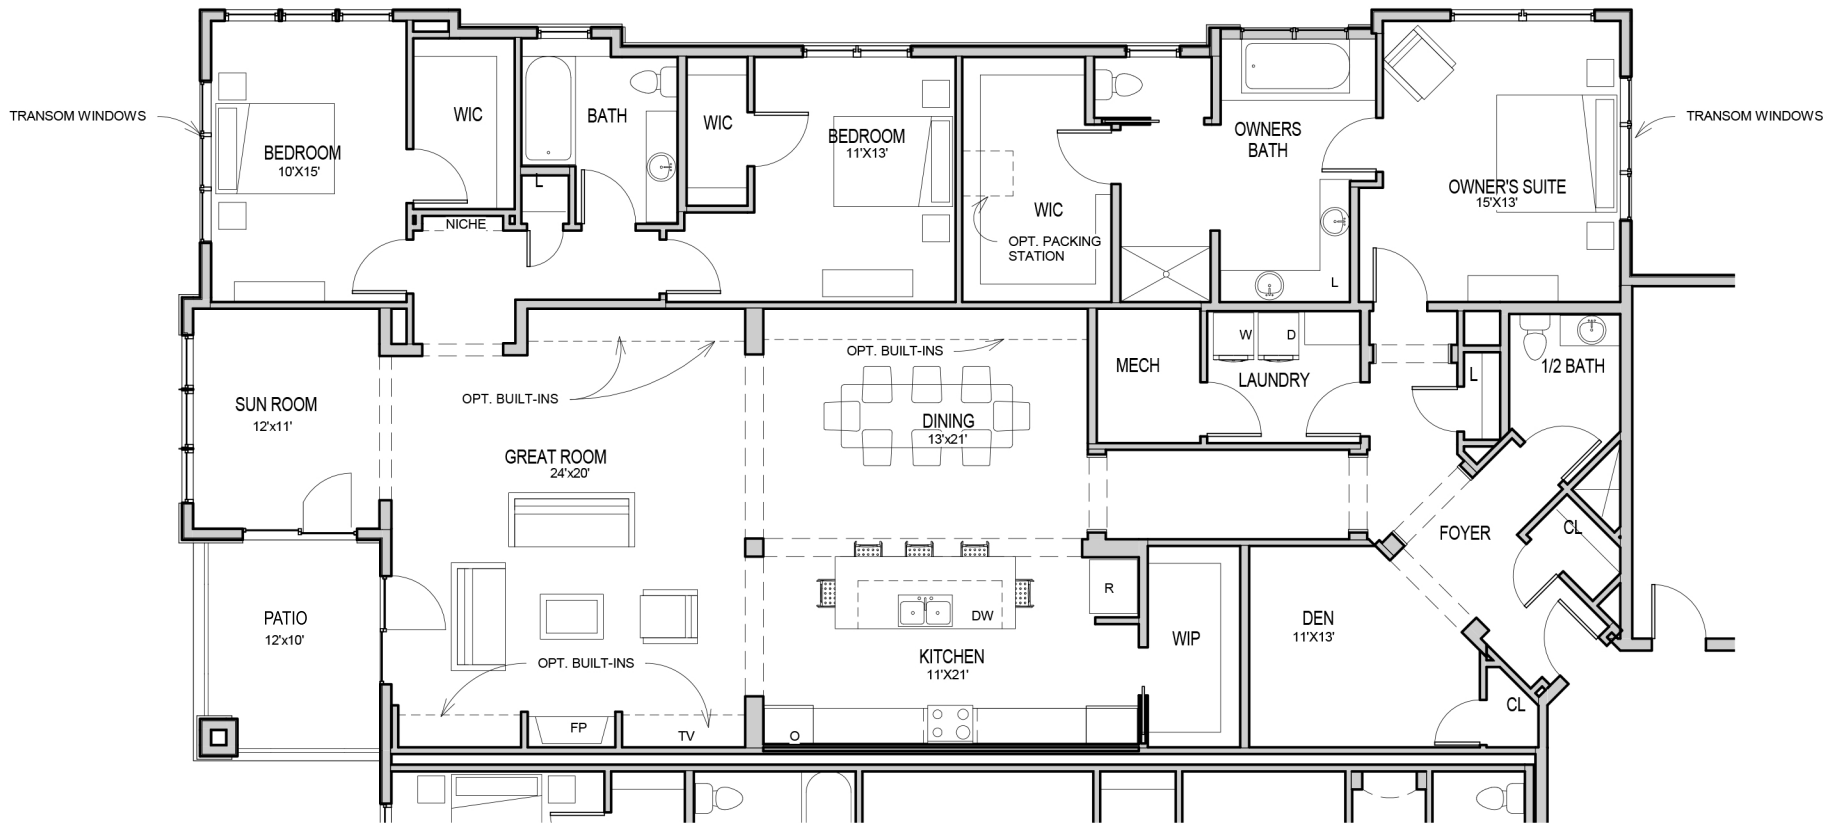

# UNIT 101

3 Bedrooms / 2.5 Bathrooms / Approx. 2940 Sq Ft  
+50 sf external storage unit

Floor plan illustrations may not represent actual plan configurations and details.  
Completed square footages and dimensions are approximate and subject to  
change without notice. Plans do not reflect future ceiling soffits.