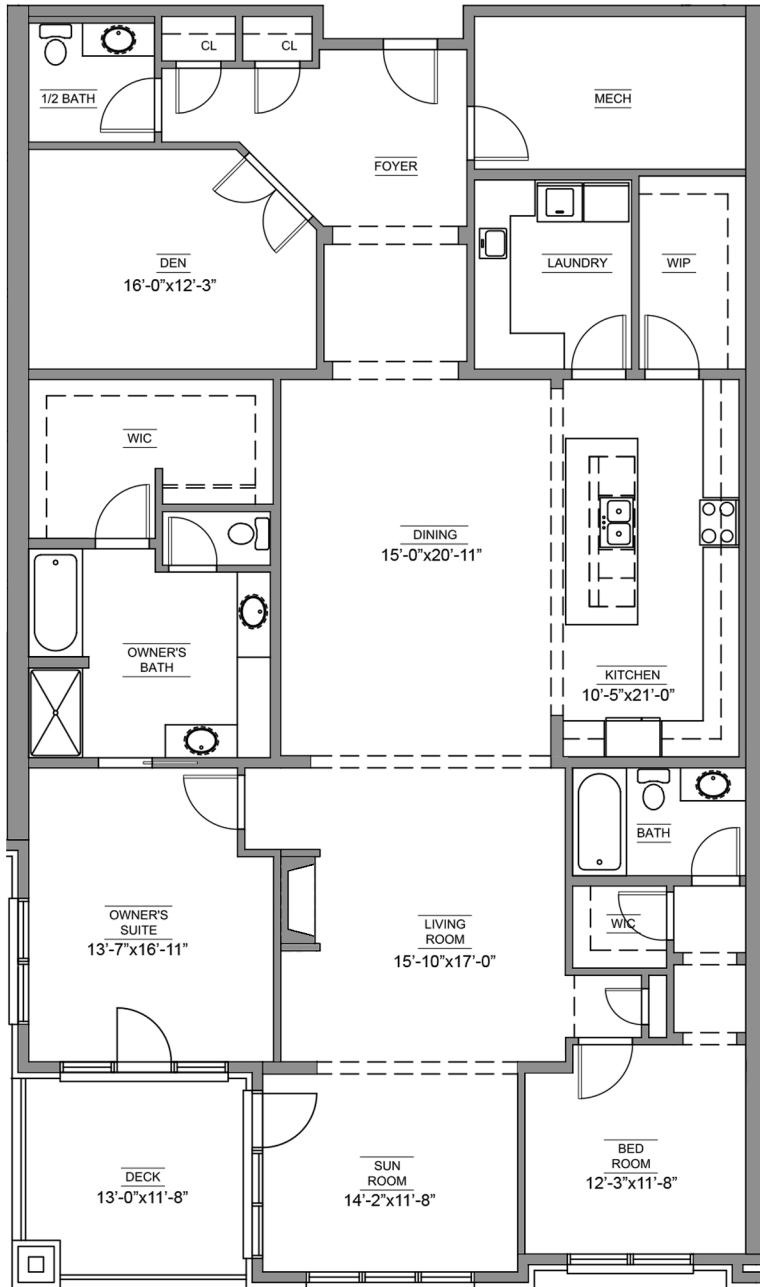

UNIT 103

2 Bedrooms / 2.5 Bathrooms / Approx. 2600 Sq Ft
+50 sf external storage unit

Floor plan illustrations may not represent actual plan configurations and details. Completed square footages and dimensions are approximate and subject to change without notice. Plans do not reflect future ceiling soffits.