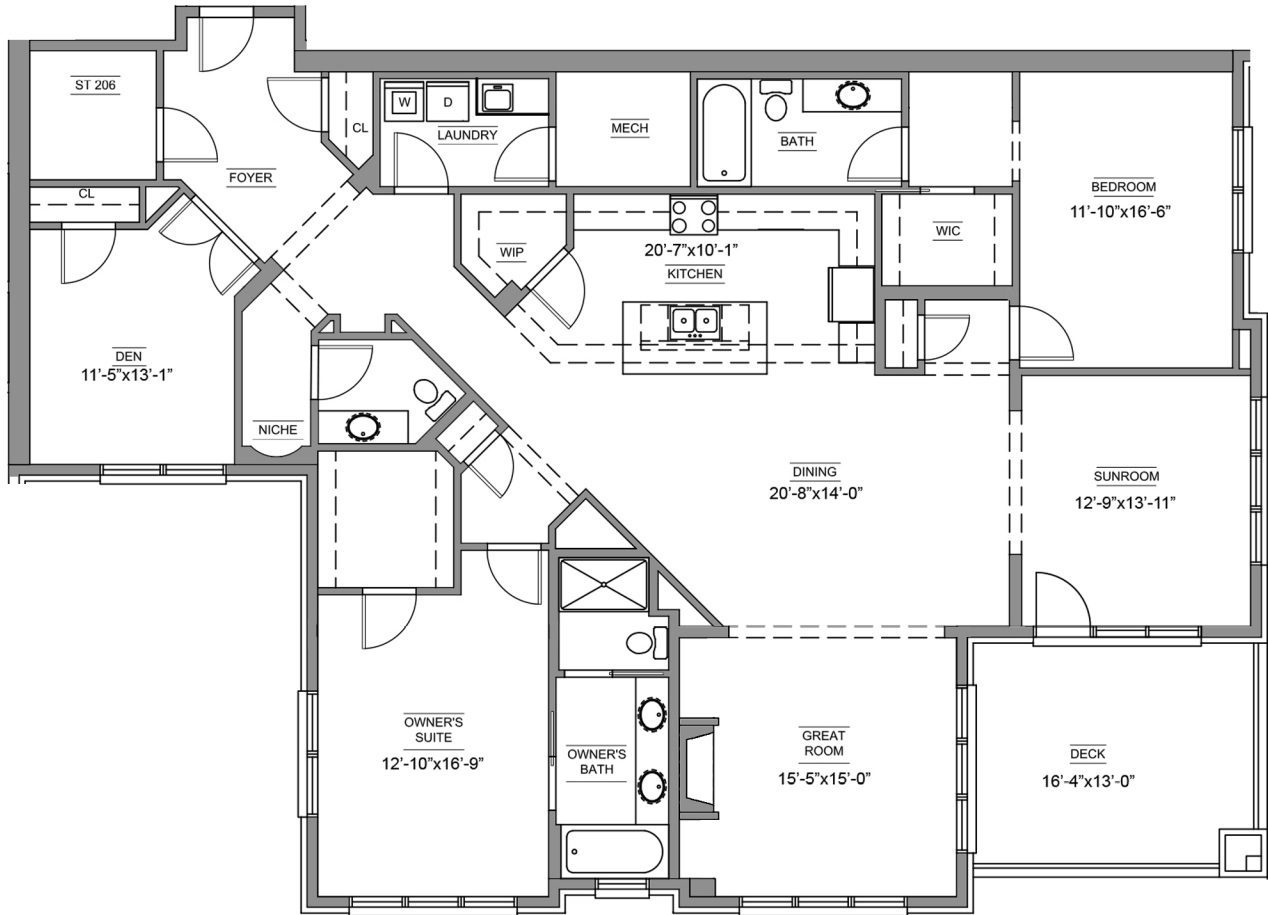

UNIT 105

2 Bedrooms / 2.5 Bathrooms / Approx. 2490 Sq Ft
Includes internal storage unit

Floor plan illustrations may not represent actual plan configurations and details. Completed square footages and dimensions are approximate and subject to change without notice. Plans do not reflect future ceiling soffits.