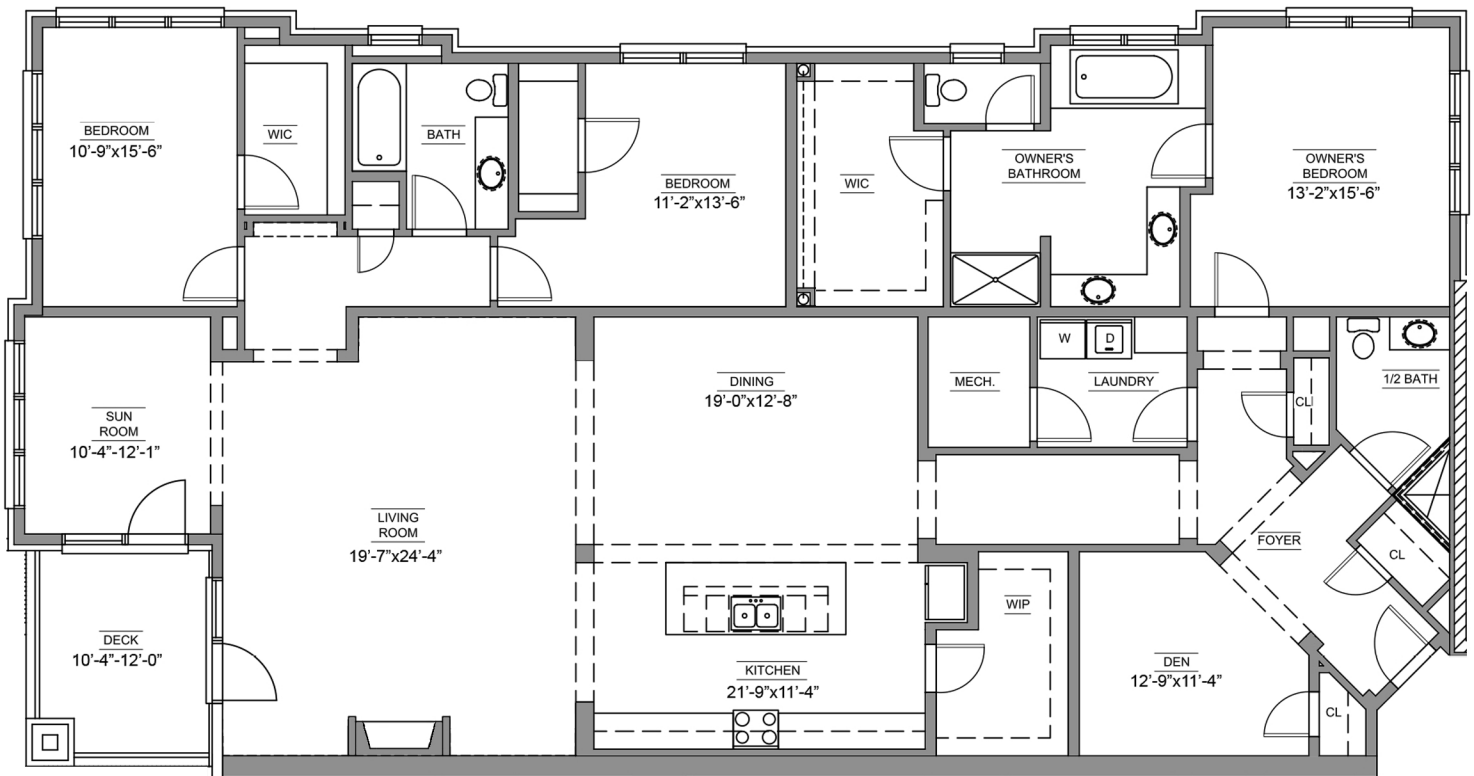

UNIT 201

3 Bedrooms / 2.5 Bathrooms / Approx. 2940 Sq Ft
+50 sf external storage unit

Floor plan illustrations may not represent actual plan configurations and details. Completed square footages and dimensions are approximate and subject to change without notice. Plans do not reflect future ceiling soffits.