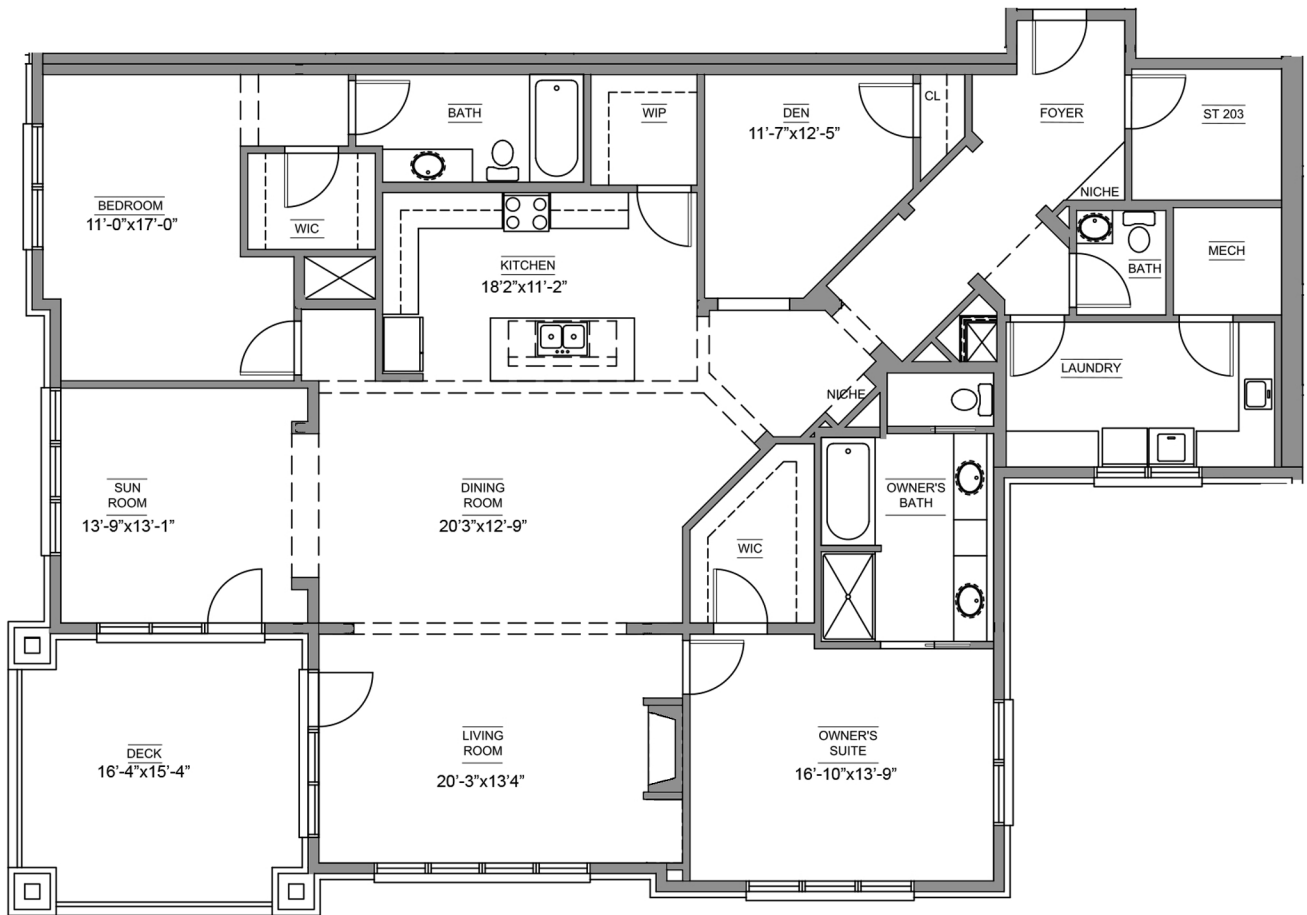

UNIT 203

2 Bedrooms / 2.5 Bathrooms / Approx. 2480 Sq Ft
+50 sf external storage unit

Floor plan illustrations may not represent actual plan configurations and details. Completed square footages and dimensions are approximate and subject to change without notice. Plans do not reflect future ceiling soffits.