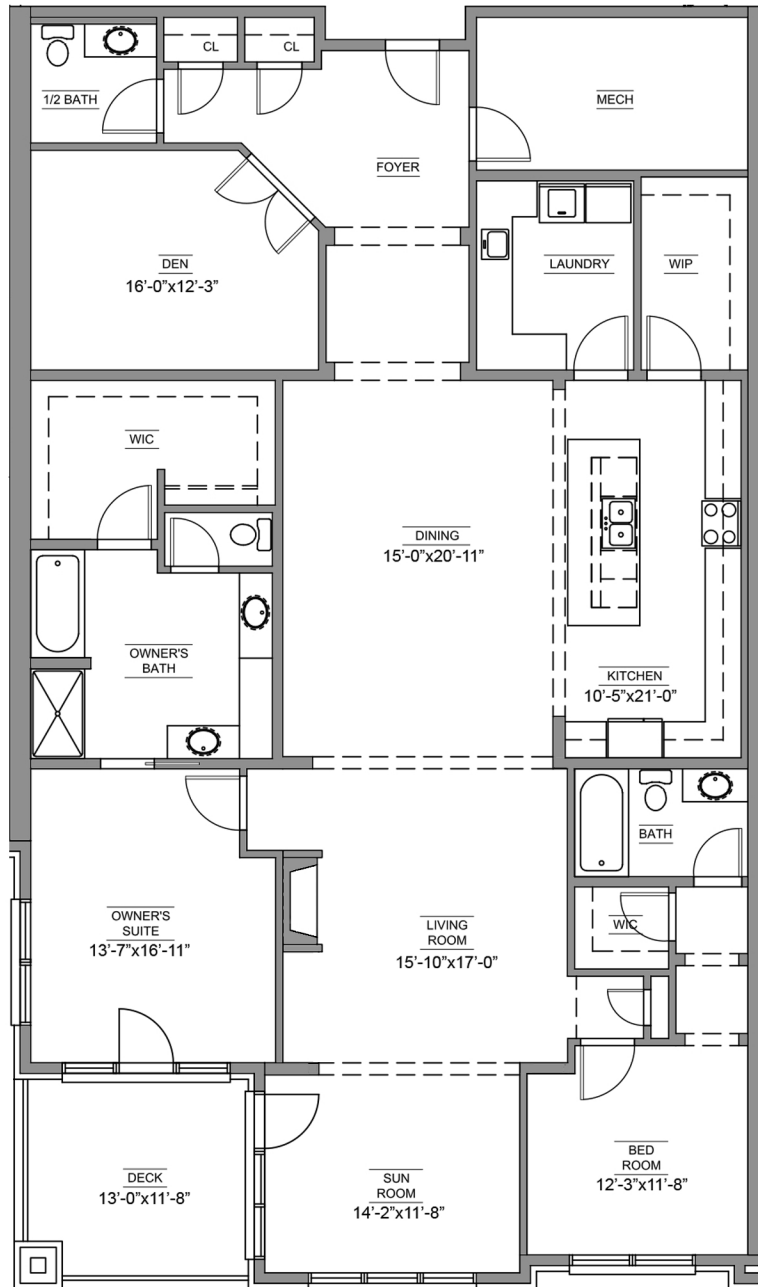

UNIT 204

2 Bedrooms / 2.5 Bathrooms / Approx. 2600 Sq Ft
+50 sf external storage unit

Floor plan illustrations may not represent actual plan configurations and details. Completed square footages and dimensions are approximate and subject to change without notice. Plans do not reflect future ceiling soffits.