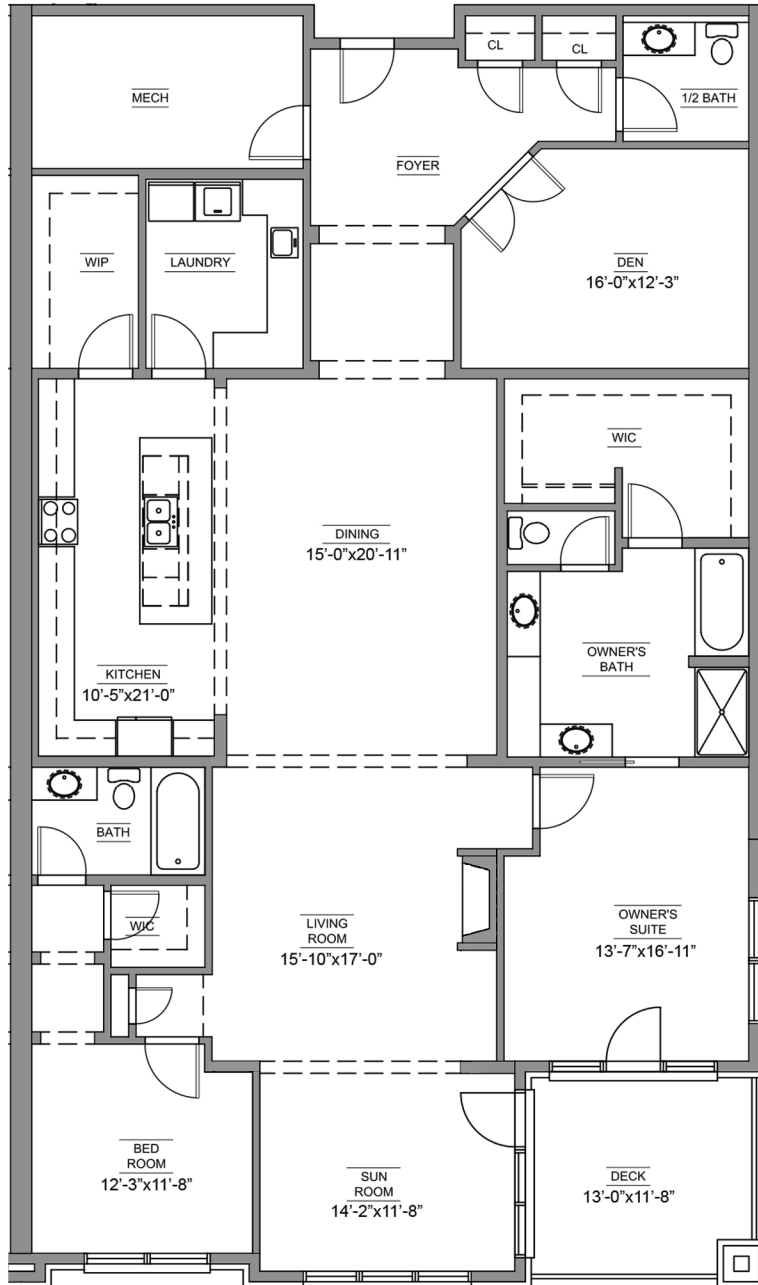

# UNIT 205

2 Bedrooms / 2.5 Bathrooms / Approx. 2600 Sq Ft  
+50 sf external storage unit

Floor plan illustrations may not represent actual plan configurations and details. Completed square footages and dimensions are approximate and subject to change without notice. Plans do not reflect future ceiling soffits.