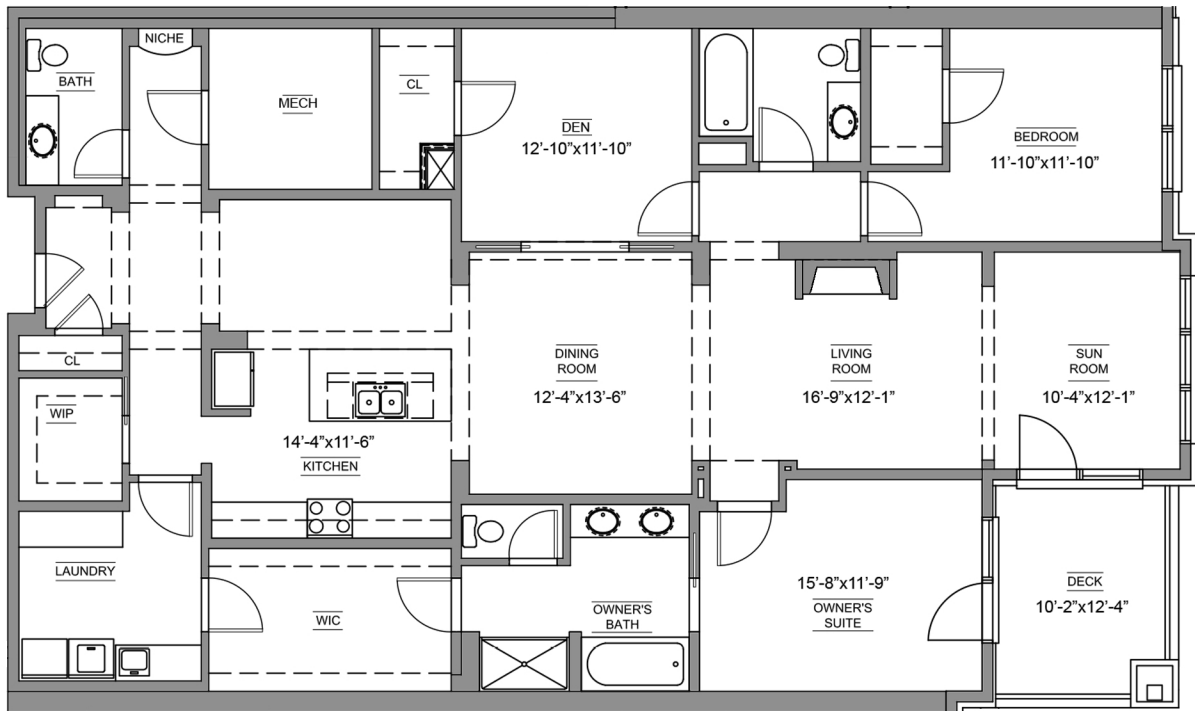

UNIT 207

2 Bedrooms / 2.5 Bathrooms / Approx. 2220 Sq Ft
+50 sf external storage unit

Floor plan illustrations may not represent actual plan configurations and details. Completed square footages and dimensions are approximate and subject to change without notice. Plans do not reflect future ceiling soffits.