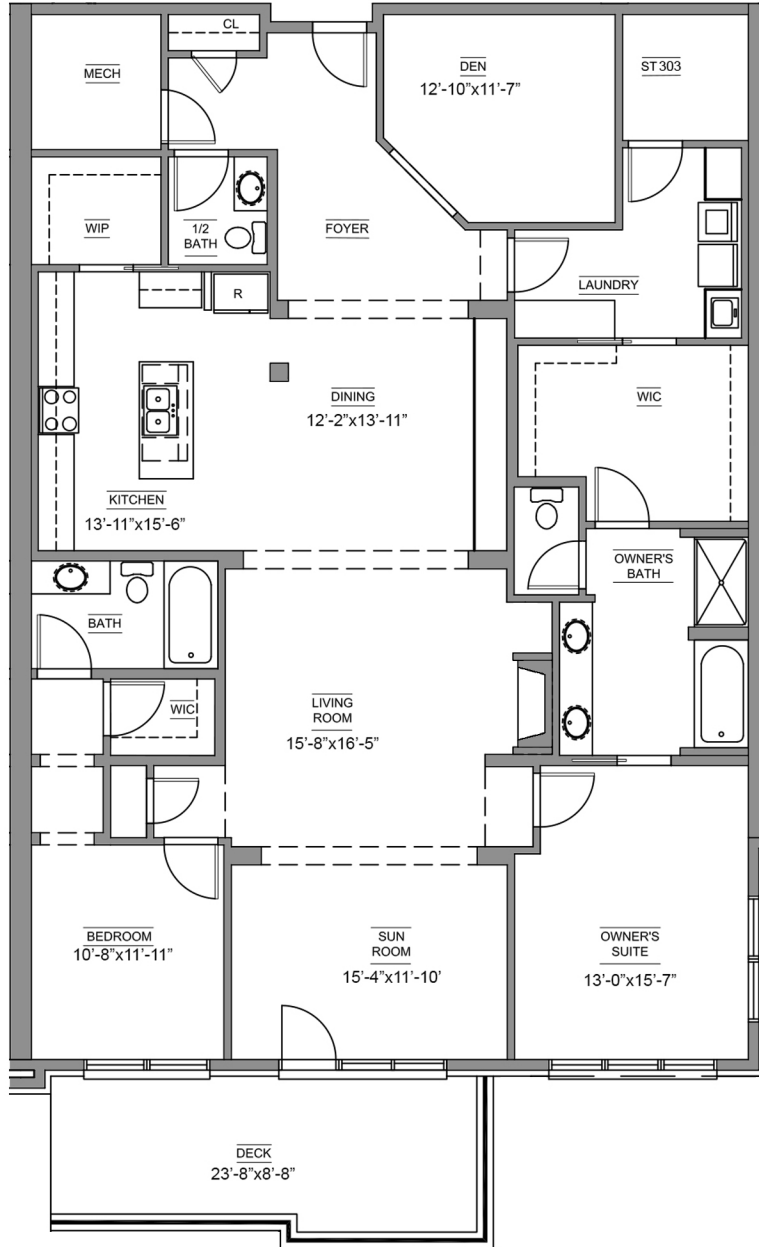

UNIT 303

2 Bedrooms / 2.5 Bathrooms / Approx. 2310 Sq Ft
+ internal storage unit

Floor plan illustrations may not represent actual plan configurations and details. Completed square footages and dimensions are approximate and subject to change without notice. Plans do not reflect future ceiling soffits.