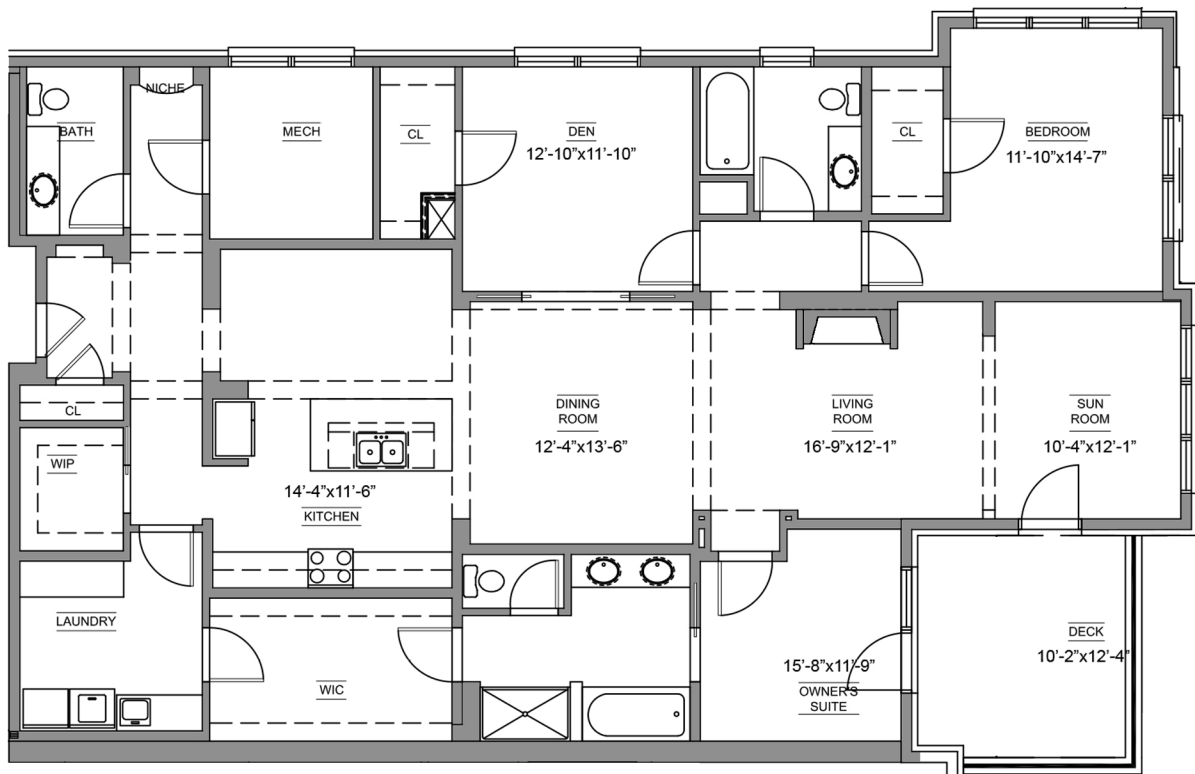

UNIT 304

3 Bedrooms / 2.5 Bathrooms / Approx. 2220 Sq Ft
+50 sf external storage unit

Floor plan illustrations may not represent actual plan configurations and details. Completed square footages and dimensions are approximate and subject to change without notice. Plans do not reflect future ceiling soffits.