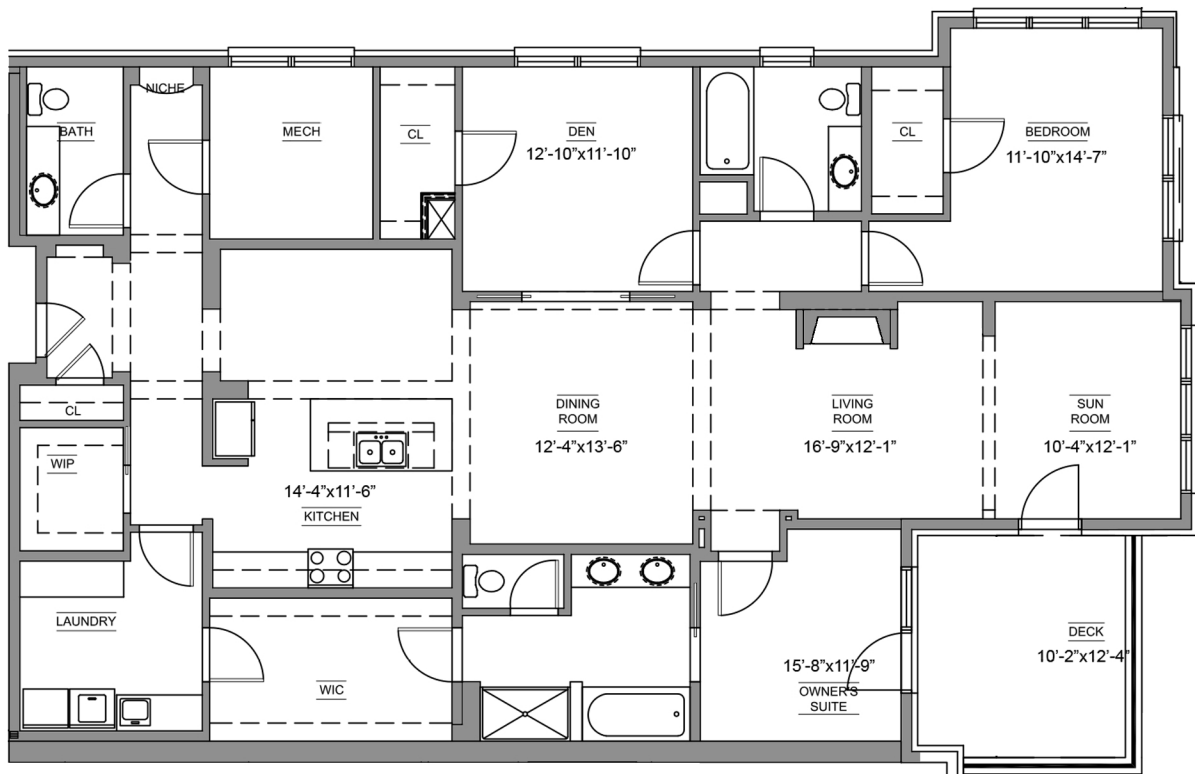

# UNIT 304

3 Bedrooms / 2.5 Bathrooms / Approx. 2220 Sq Ft  
+50 sf external storage unit

Floor plan illustrations may not represent actual plan configurations and details. Completed square footages and dimensions are approximate and subject to change without notice. Plans do not reflect future ceiling soffits.