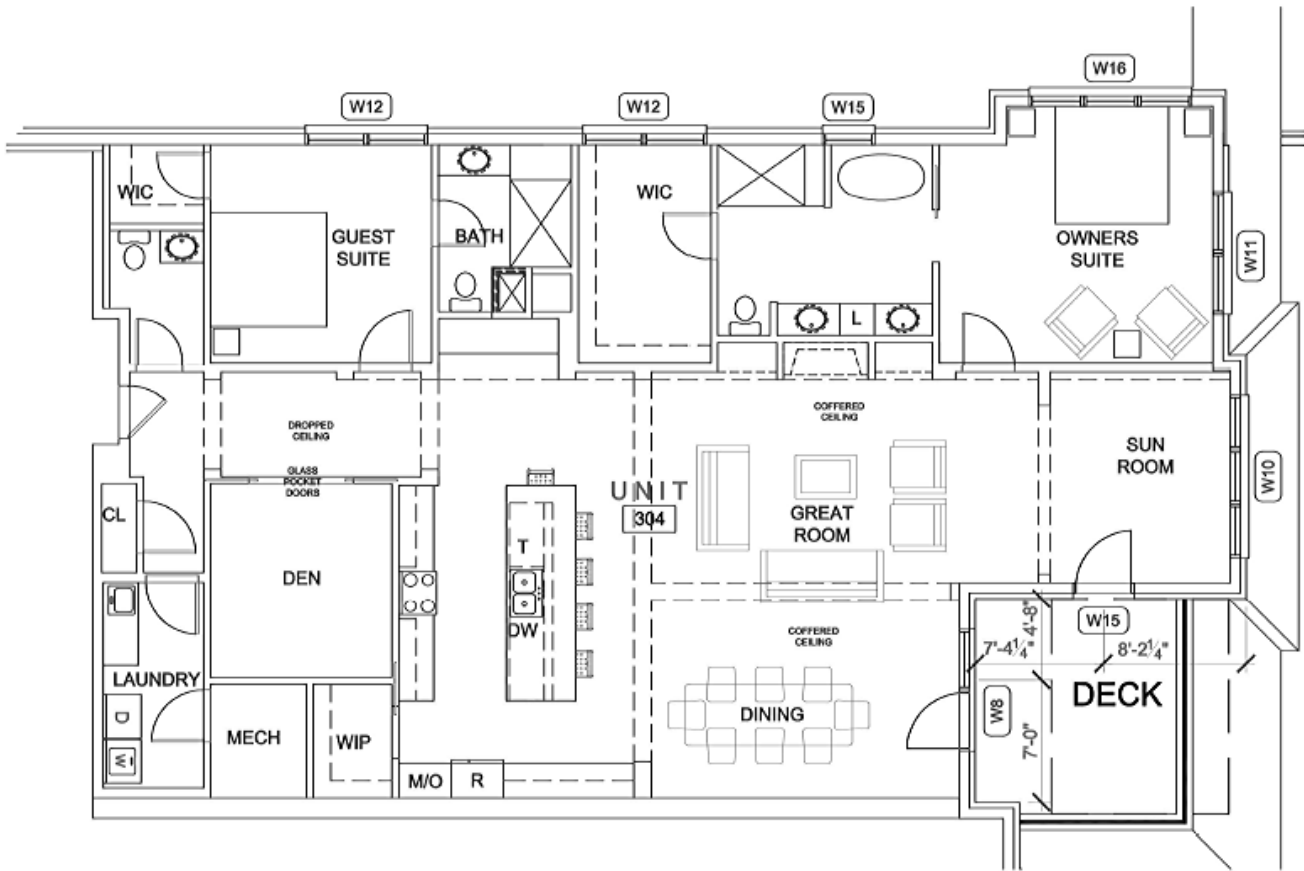

UNIT 304

3 Bedrooms / 2.5 Bathrooms / Approx. 2220 Sq Ft
+50 sf external storage unit

Floor plan illustrations may not represent actual plan configurations and details. Completed square footages and dimensions are approximate and subject to change without notice. Plans do not reflect future ceiling soffits.