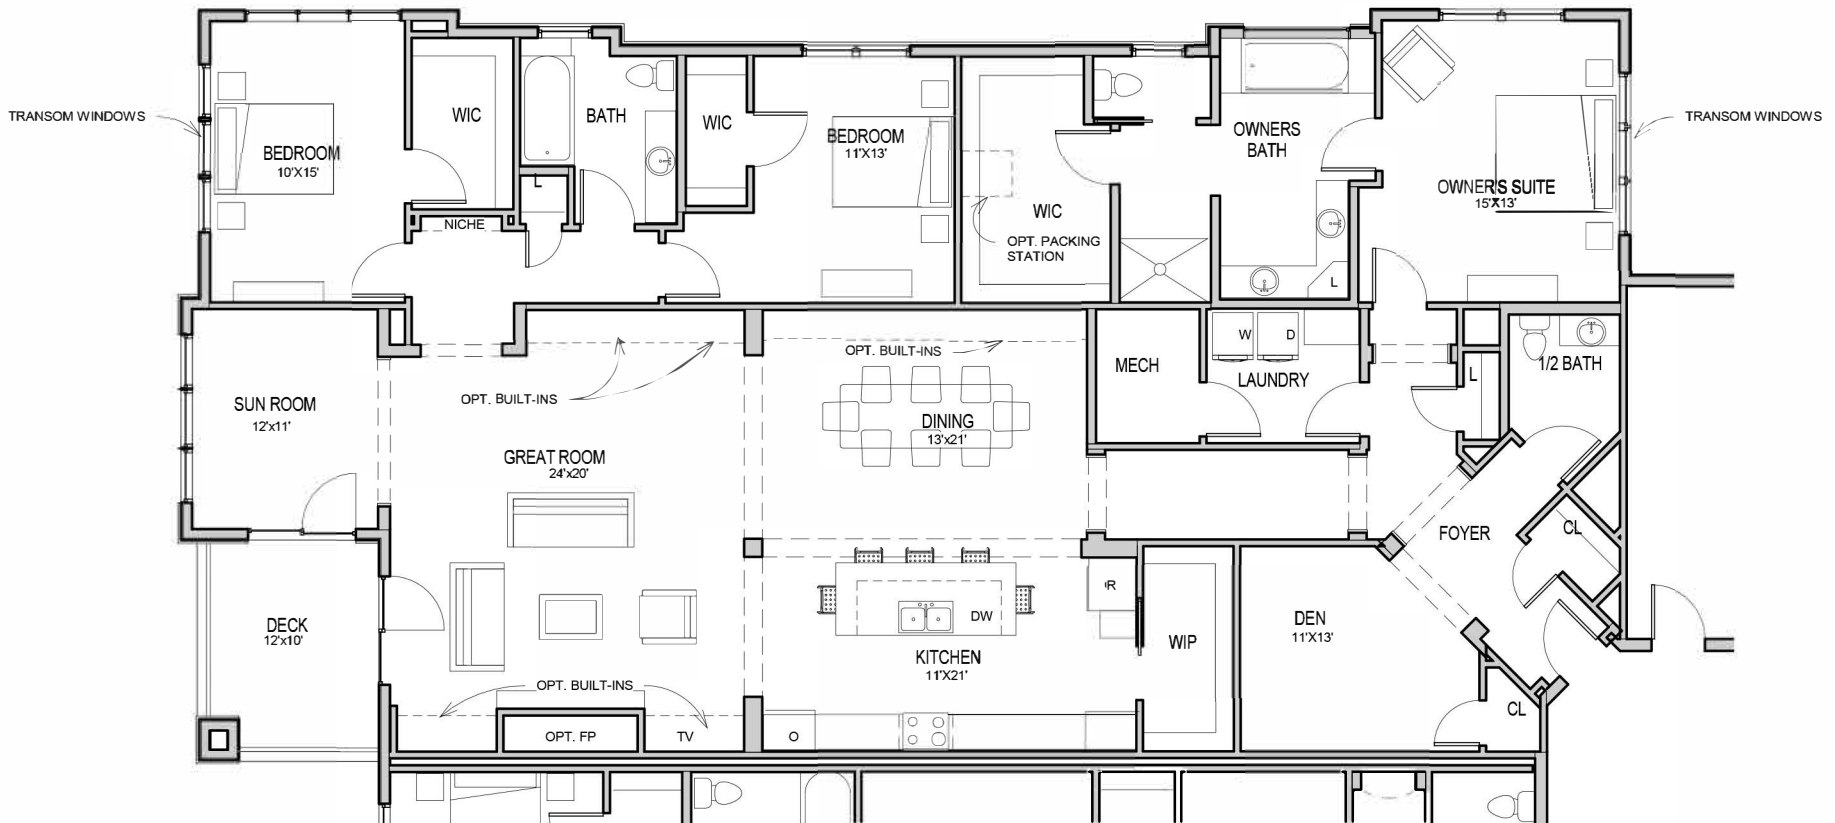

UNIT 201

3 Bedrooms / 2.5 Bathrooms / Approx. 3000 Sq Ft
+50 sf external storage unit

Floor plan illustrations may not represent actual plan configurations and details. Completed square footages and dimensions are approximate and subject to change without notice. Plans do not reflect future ceiling soffits.