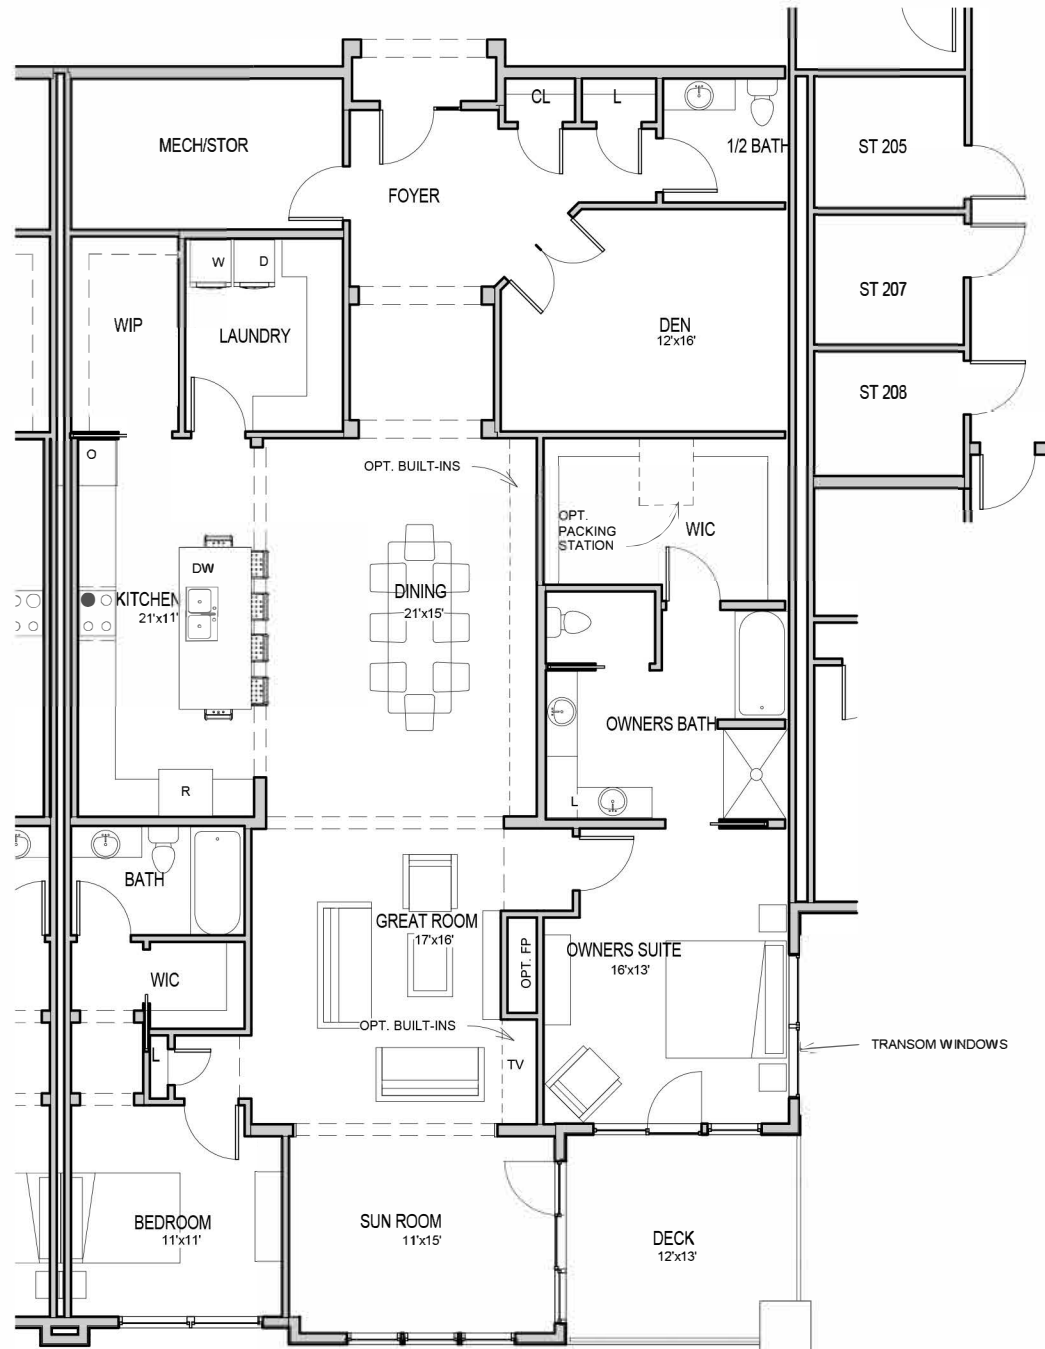

UNIT 205

2 Bedrooms / 2.5 Bathrooms / Approx. 2670 Sq Ft
+50 sf external storage unit

Floor plan illustrations may not represent actual plan configurations and details.
Completed square footages and dimensions are approximate and subject to
change without notice. Plans do not reflect future ceiling soffits.