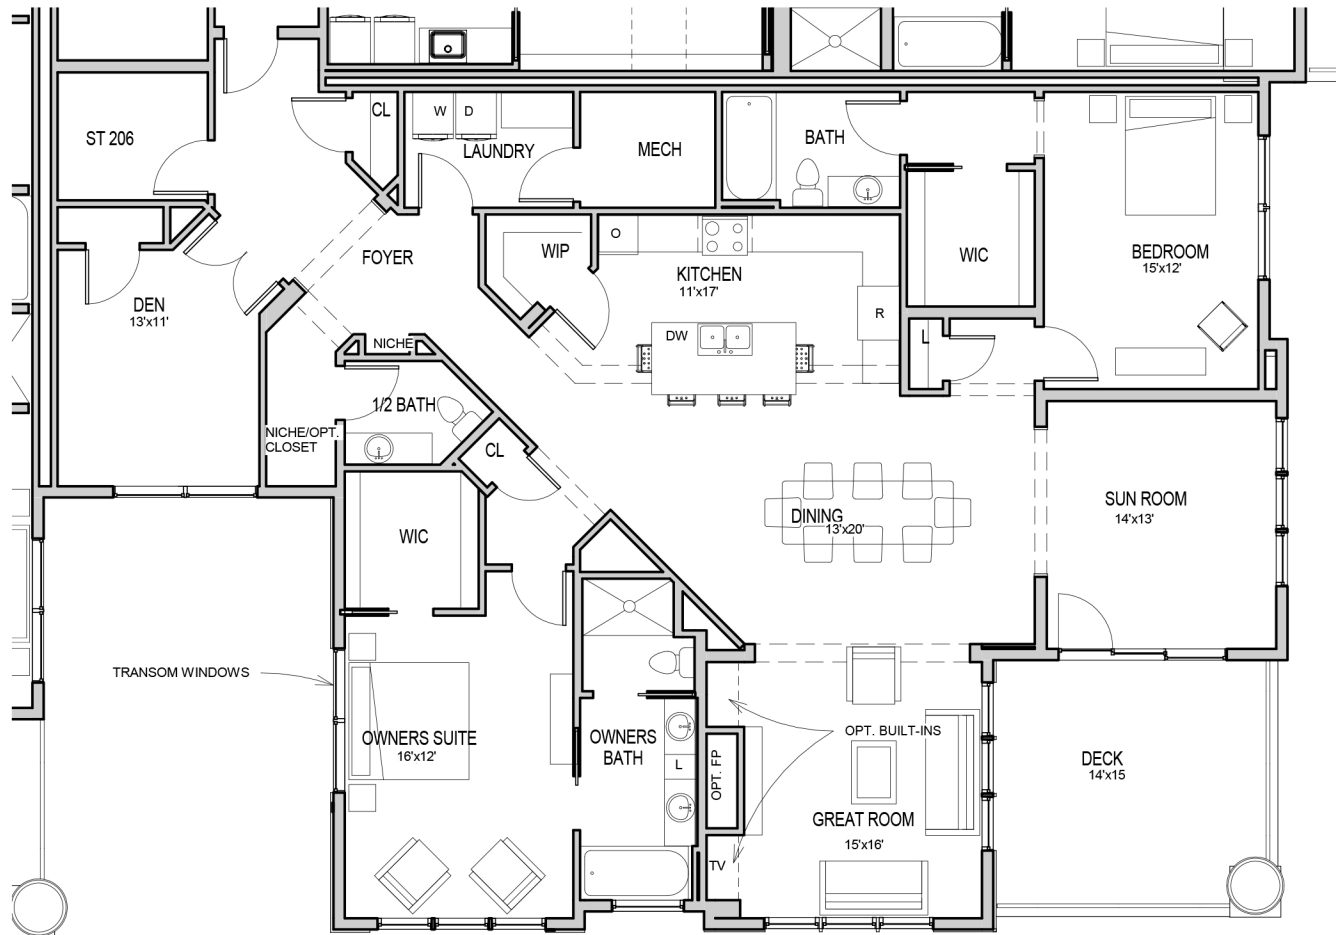

## UNIT 206

2 Bedrooms / 2.5 Bathrooms / Approx. 2470 Sq Ft  
Includes internal storage unit

Floor plan illustrations may not represent actual plan configurations and details. Completed square footages and dimensions are approximate and subject to change without notice. Plans do not reflect future ceiling soffits.