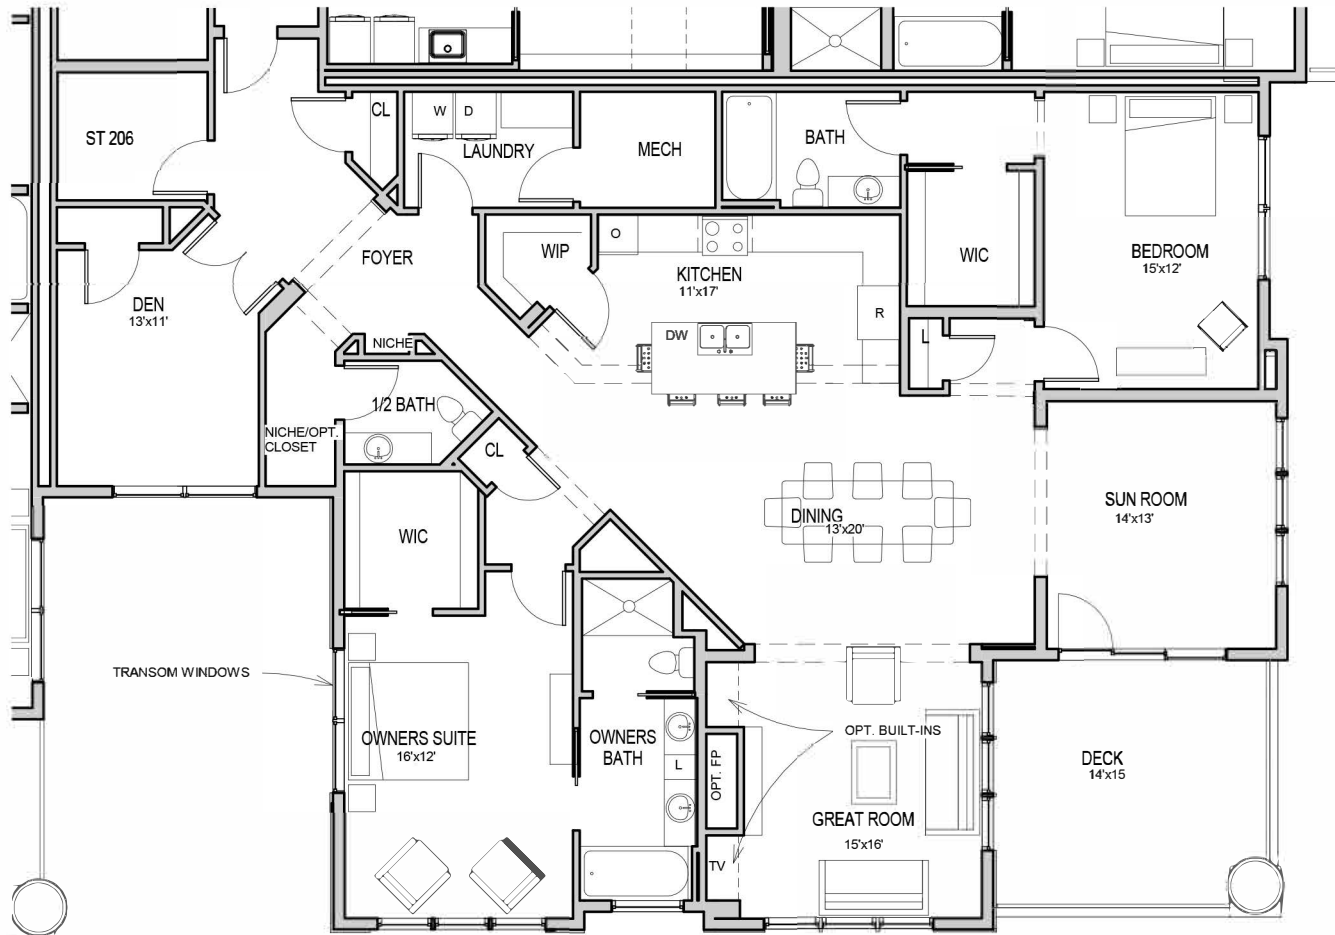

UNIT 206

2 Bedrooms / 2.5 Bathrooms / Approx. 2470 Sq
Ft Includes internal storage unit

Floor plan illustrations may not represent actual plan configurations and details.
Completed square footages and dimensions are approximate and subject to
change without notice. Plans do not reflect future ceiling soffits.