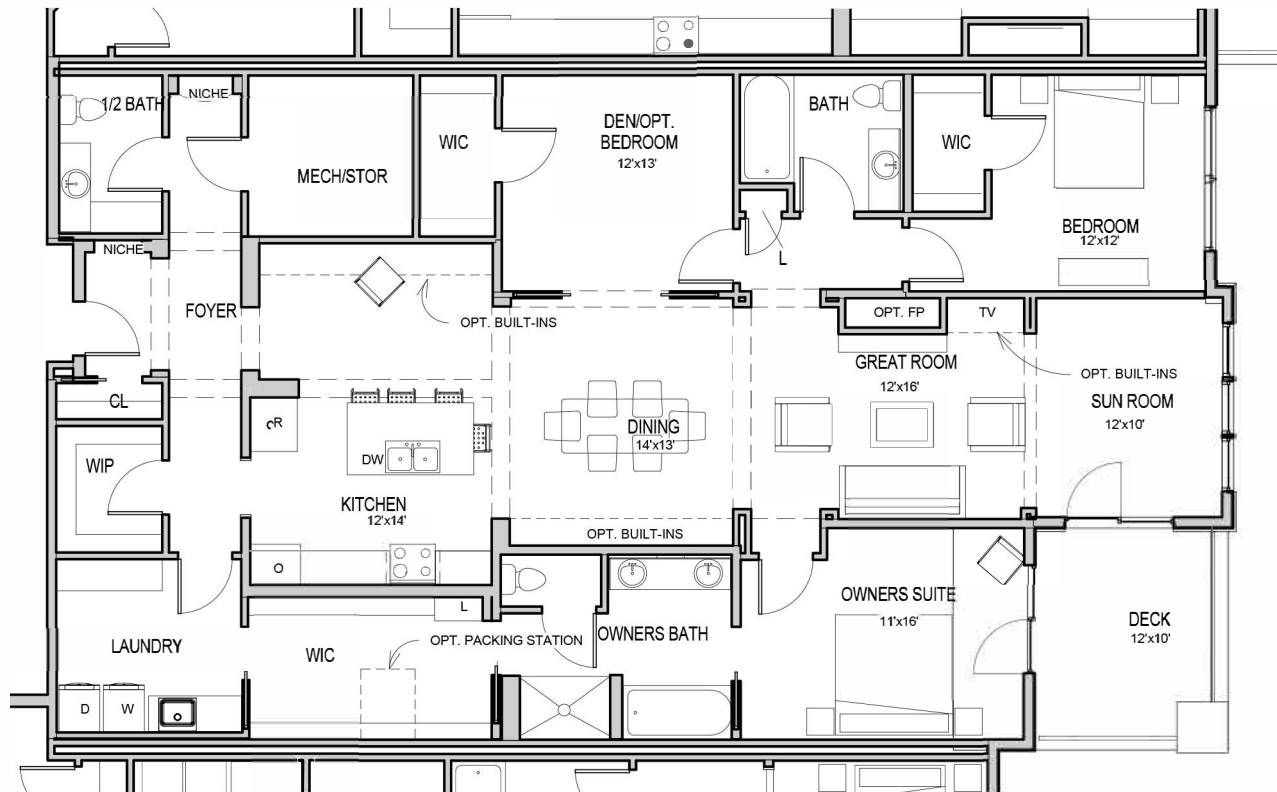

# UNIT 207

2 Bedrooms / 2.5 Bathrooms / Approx. 2270 Sq Ft  
+50 sf external storage unit

Floor plan illustrations may not represent actual plan configurations and details.  
Completed square footages and dimensions are approximate and subject to  
change without notice. Plans do not reflect future ceiling soffits.