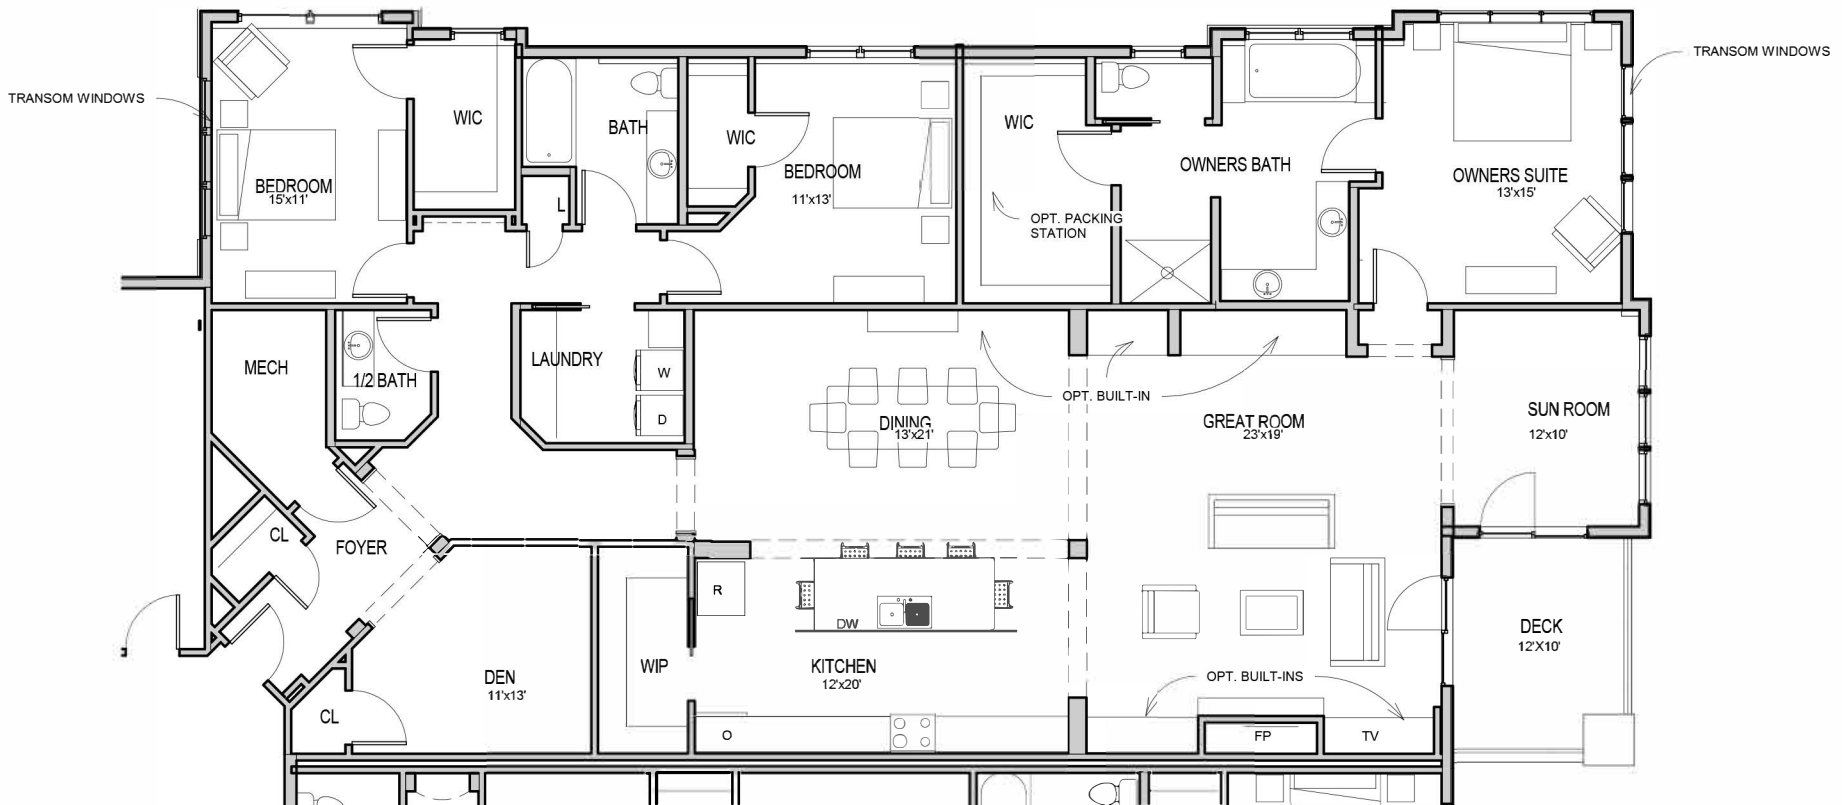

UNIT 208

3 Bedrooms / 2.5 Bathrooms / Approx. 1430 Sq Ft
+50 sf external storage unit

Floor plan illustrations may not represent actual plan configurations and details. Completed square footages and dimensions are approximate and subject to change without notice. Plans do not reflect future ceiling soffits.